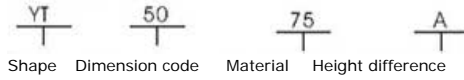

**YUXIANG**

www.magnet-tech.com

China Professional Ferrite Core Supplier

TOROIDAL CORES**(1) CODING CODE****(2) SHAPE**

TYPE	AL	OD	ID	Ht	Le	Ae	Ve
YT30-35 core	14.0	7.80	3.84	3.25	1.84	.060	.110
YT30-55 core	22.0	7.80	3.84	3.25	1.84	.060	.110
YT30-75 core	33.5	7.80	3.84	3.25	1.84	.060	.110
YT30-60 core	28.0	7.80	3.84	3.25	1.84	.060	.110
YT30-75A core	30.5	7.80	3.84	3.25	1.84	.060	.110
YT37-35 core	12.0	9.53	5.21	3.25	2.31	.064	.147
YT37-55 core	19.0	9.53	5.21	3.25	2.31	.064	.147
YT37-75 core	28.5	9.53	5.21	3.25	2.31	.064	.147
YT37-60 core	24.5	9.53	5.21	3.25	2.31	.064	.147
YT37-35A core	26.0	9.53	5.21	3.25	2.31	.064	.147
YT38-35 core	20.0	9.53	4.45	4.83	2.18	.114	.248
YT38-55 core	36.0	9.53	4.45	4.83	2.18	.114	.248
YT38-75 core	49.0	9.53	4.45	4.83	2.18	.114	.248
YT38-60 core	41.5	9.53	4.45	4.83	2.18	.114	.248
YT38-75A core	49.0	9.53	4.45	4.83	2.18	.114	.248
YT44-35 core	18.0	11.2	5.82	4.04	2.68	.099	.266
YT44-55 core	25.5	11.2	5.82	4.04	2.68	.099	.266
YT44-75 core	37.0	11.2	5.82	4.04	2.68	.099	.266
YT44-60 core	31.0	11.2	5.82	4.04	2.68	.099	.266
YT44-75A core	35.0	11.2	5.82	4.04	2.68	.099	.266
YT44-75AD core	70.0	11.2	5.82	6.35	2.68	.212	.567
YT50-35 core	17.5	12.7	7.70	4.83	3.19	.112	.358
YT50-55 core	24.0	12.7	7.70	4.83	3.19	.112	.358
YT50-75 core	33.0	12.7	7.70	4.83	3.19	.112	.358
YT50-60 core	29.5	12.7	7.70	4.83	3.19	.112	.358
YT50-75A core	33.0	12.7	7.70	4.83	3.19	.112	.358
YT50-35B core	23.0	12.7	7.70	6.35	3.19	.148	.471
YT50-55B core	32.0	12.7	7.70	6.35	3.19	.148	.471
YT50-75B core	43.5	12.7	7.70	6.35	3.19	.148	.471
YT50-60B core	38.5	12.7	7.70	6.35	3.19	.148	.471
YT50-75AB core	43.5	12.7	7.70	6.35	3.19	.148	.471
YT50-35C core	28.3	12.7	7.70	8.51	3.19	.200	.637
YT50-75C core	61.0	12.7	7.70	8.51	3.19	.200	.637
YT50-75D core	72.0	12.7	7.70	6.53	3.19	.223	.711