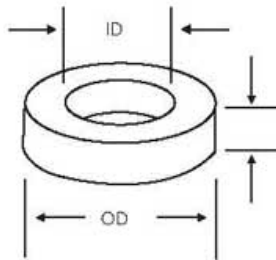

**YUXIANG**

www.magnet-tech.com

China Professional Ferrite Core Supplier

TOROIDAL CORES**(1) CODING CODE****(2) SHAPE**

TYPE	AL	OD	ID	Ht	Le	Ae	Ve
YT30-35 core	14.0	7.80	3.84	3.25	1.84	.060	.110
YT30-55 core	22.0	7.80	3.84	3.25	1.84	.060	.110
YT30-75 core	33.5	7.80	3.84	3.25	1.84	.060	.110
YT30-60 core	28.0	7.80	3.84	3.25	1.84	.060	.110
YT30-75A core	30.5	7.80	3.84	3.25	1.84	.060	.110
YT37-35 core	12.0	9.53	5.21	3.25	2.31	.064	.147
YT37-55 core	19.0	9.53	5.21	3.25	2.31	.064	.147
YT37-75 core	28.5	9.53	5.21	3.25	2.31	.064	.147
YT37-60 core	24.5	9.53	5.21	3.25	2.31	.064	.147
YT37-35A core	26.0	9.53	5.21	3.25	2.31	.064	.147
YT38-35 core	20.0	9.53	4.45	4.83	2.18	.114	.248
YT38-55 core	36.0	9.53	4.45	4.83	2.18	.114	.248
YT38-75 core	49.0	9.53	4.45	4.83	2.18	.114	.248
YT38-60 core	41.5	9.53	4.45	4.83	2.18	.114	.248
YT38-75A core	49.0	9.53	4.45	4.83	2.18	.114	.248
YT44-35 core	18.0	11.2	5.82	4.04	2.68	.099	.266
YT44-55 core	25.5	11.2	5.82	4.04	2.68	.099	.266
YT44-75 core	37.0	11.2	5.82	4.04	2.68	.099	.266
YT44-60 core	31.0	11.2	5.82	4.04	2.68	.099	.266
YT44-75A core	35.0	11.2	5.82	4.04	2.68	.099	.266
YT44-75AD core	70.0	11.2	5.82	6.35	2.68	.212	.567
YT50-35 core	17.5	12.7	7.70	4.83	3.19	.112	.358
YT50-55 core	24.0	12.7	7.70	4.83	3.19	.112	.358
YT50-75 core	33.0	12.7	7.70	4.83	3.19	.112	.358
YT50-60 core	29.5	12.7	7.70	4.83	3.19	.112	.358
YT50-75A core	33.0	12.7	7.70	4.83	3.19	.112	.358
YT50-35B core	23.0	12.7	7.70	6.35	3.19	.148	.471
YT50-55B core	32.0	12.7	7.70	6.35	3.19	.148	.471
YT50-75B core	43.5	12.7	7.70	6.35	3.19	.148	.471
YT50-60B core	38.5	12.7	7.70	6.35	3.19	.148	.471
YT50-75AB core	43.5	12.7	7.70	6.35	3.19	.148	.471
YT50-35C core	28.3	12.7	7.70	8.51	3.19	.200	.637
YT50-75C core	61.0	12.7	7.70	8.51	3.19	.200	.637
YT50-75D core	72.0	12.7	7.70	6.53	3.19	.223	.711